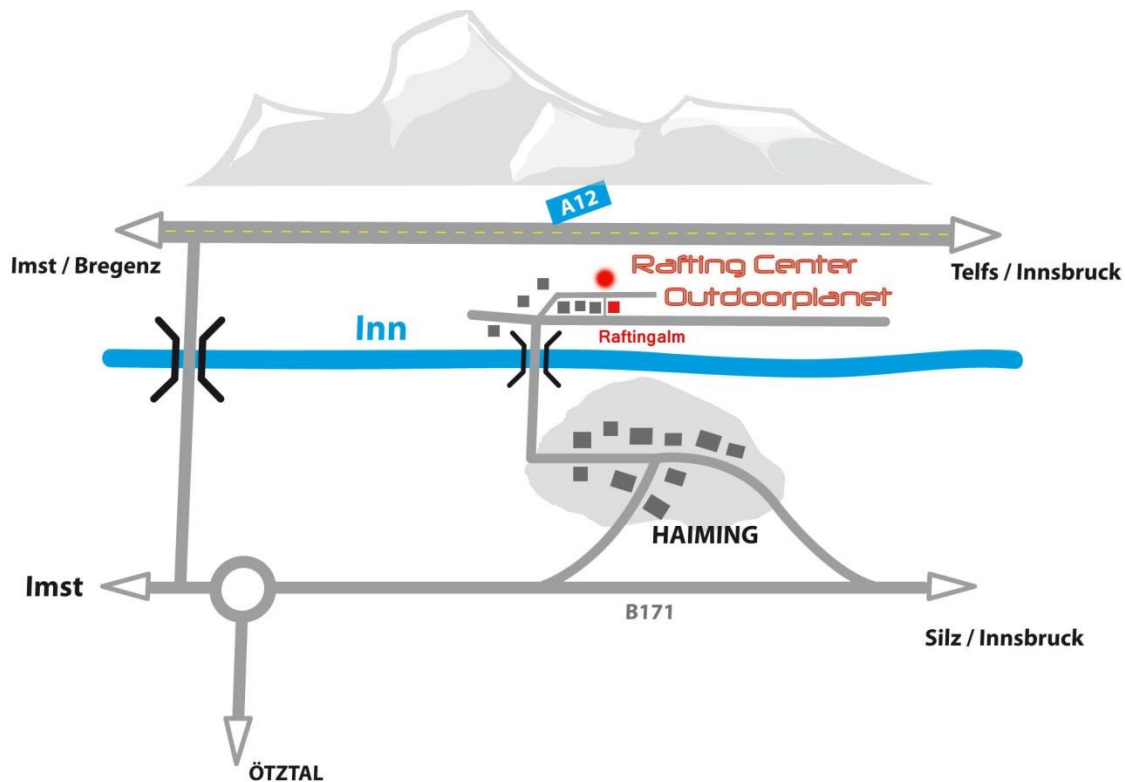

Driving Directions Rafting & Canyoning Center Outdoorplanet

- Highway A12 Exit Ötztal, then follow B171 towards Innsbruck
- Take main exit Haiming and follow the main road through the village until you reach the T junction
- turn left and follow the road to the bridge over the river Inn
- over the Bridge
- after the Bridge turn right and move on to the Restaurant Raftingalm
- Directly by the Raftingalm follow the Parking Sign Outdoorplanet than you will arrive at our Rafting & Canyoning Center in Austria